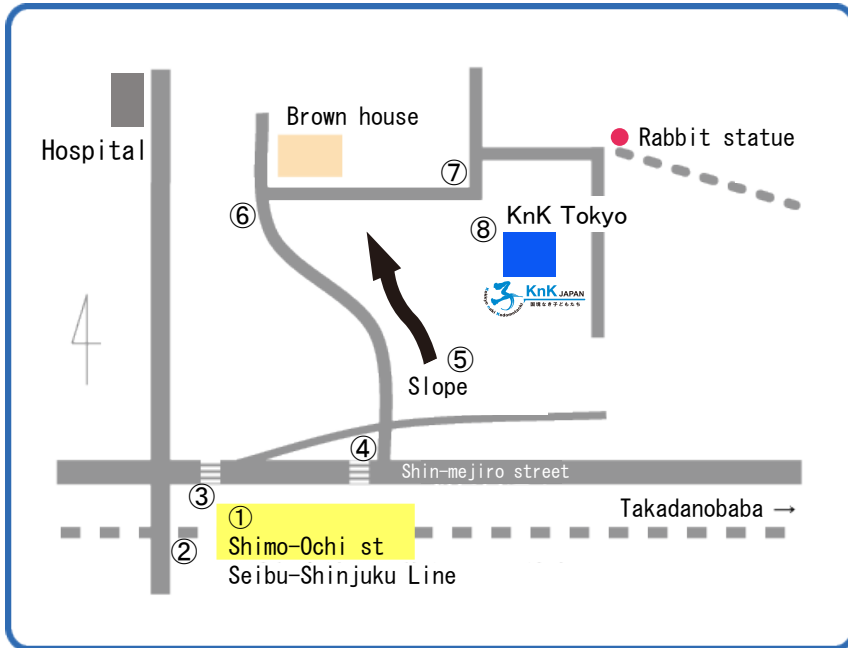

Reach to KnK Office

From Shinjuku

- Seibu-Shinjuku st→Shimo-Ochiai st
- JR Shinjuku st→JR Takadanobaba st→Seibu-Shinjuku Line Takadanobaba st→Shimo-Ochiai st

From Tokyo

- JR Tokyo st→JR Shinjuku st→JR Takadanobaba st→Seibu-Shinjuku Line Takadanobaba st→Shimo-Ochiai st

From Haneda Airport

- Haneda st (Keikyu Express)→Shinagawa st→JR Shinagawa st→JR Takadanobaba st→Seibu-Shinjuku Line Takadanobaba st→Shimo-Ochiai st

① South Exit 「Shimo-Ochiai」 st. of Seibu-Shinjuku Line.
※ Better take the first car if you come from Takadanobaba or Shinjuku.

② Turn right and cross the rails.

③ Cross a big street and turn right to follow the street.

④ Turn left at the first traffic light.

⑤ Climb up the slope.

⑥ Turn right in front of a brown house at the first lane.

⑦ Turn right and following the path.

⑧ There is our office at the end of the path.

If you are lost, please phone **【03-6279-1126】**